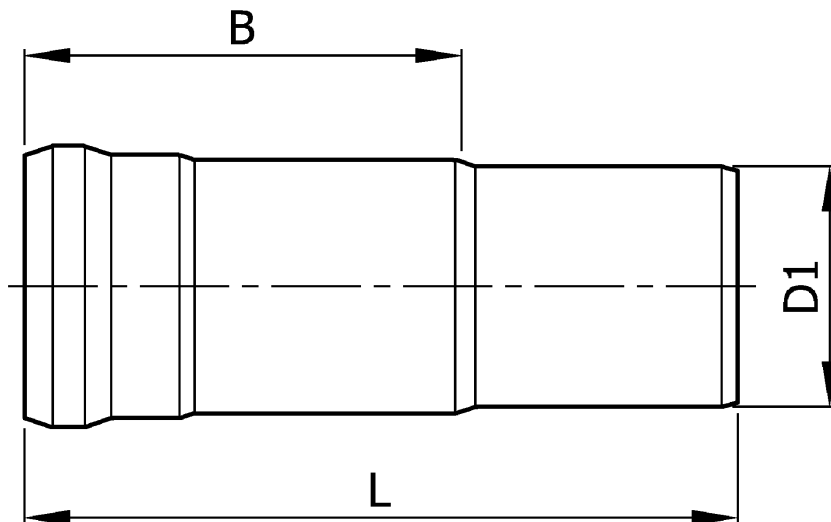

**SPECIFICATION:**

JOSAM PUSH-FIT™ TYPE 316L STAINLESS STEEL FITTING, LONG EXPANSION SOCKET WITH GASKETED SOCKET ON ONE END.

**SS FITTING**

PUSH-FIT  
LONG EXPANSION  
SOCKET

SERIES

**JF**

PART NO.	NOM. PIPE SIZE	D1 (PIPE O.D.)	B	L
JF-6570	1-1/2"	1.7 [42]	2.8 [70]	4.7 [120]
JF-6572	2"	2.1 [53]	3.7 [95]	6.1 [155]
JF-6574	3"	2.9 [73]	5.5 [140]	8.1 [205]
JF-6576	4"	4.0 [102]	5.9 [150]	9.4 [240]
JF-6580	6"	6.3 [159]	6.7 [170]	11.2 [285]
JF-6582	8"	8.6 [219]	9.8 [250]	15.7 [400]

DIMENSIONS IN INCHES [mm] UNLESS OTHERWISE NOTED.

DATE OF LAST CHANGE: 7/20/18

DIMENSIONS ARE SUBJECT TO MANUFACTURERS TOLERANCES AND CHANGE WITHOUT NOTICE. WE CAN ASSUME NO RESPONSIBILITY FOR USE OF SUPERSEDED OR VOID DATA.